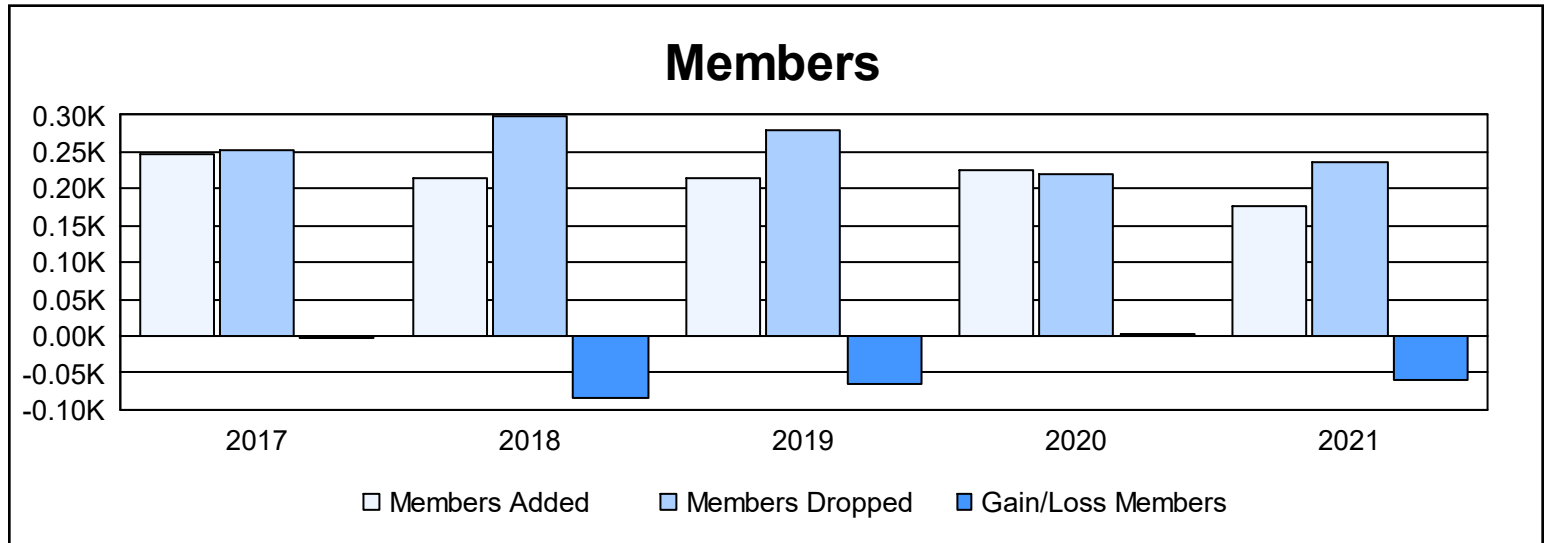

Year	New Clubs	Dropped Clubs	Gain/ Loss Clubs	New Members	Charter Members	Reinstate Members	Transfer Members	Total Member Added	Total Members Dropped	Gain/ Loss Members
2016-2017	1	1	0	203	21	8	16	248	252	-4
2017-2018	0	0	0	178	0	3	33	214	299	-85
2018-2019	0	2	-2	175	0	6	33	214	280	-66
2019-2020	1	0	1	176	27	8	14	225	221	4
2020-2021	1	2	-1	101	33	5	37	176	237	-61
<b>Average</b>	<b>1</b>	<b>1</b>	<b>0</b>	<b>167</b>	<b>16</b>	<b>6</b>	<b>27</b>	<b>215</b>	<b>258</b>	<b>-42</b>

### Membership Composition June 2021 Cumulative