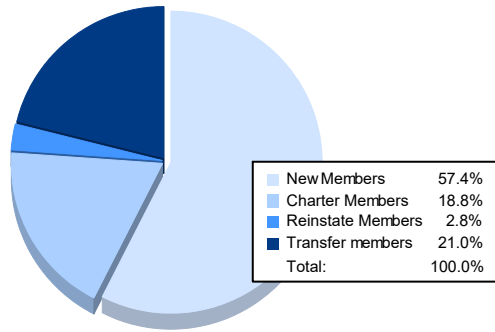

Year	New Clubs	Dropped Clubs	Gain/ Loss Clubs	New Members	Charter Members	Reinstate Members	Transfer Members	Total Member Added	Total Members Dropped	Gain/ Loss Members
2016-2017	1	1	0	203	21	8	16	248	252	-4
2017-2018	0	0	0	178	0	3	33	214	299	-85
2018-2019	0	2	-2	175	0	6	33	214	280	-66
2019-2020	1	0	1	176	27	8	14	225	221	4
2020-2021	1	2	-1	101	33	5	37	176	237	-61
<b>Average</b>	<b>1</b>	<b>1</b>	<b>0</b>	<b>167</b>	<b>16</b>	<b>6</b>	<b>27</b>	<b>215</b>	<b>258</b>	<b>-42</b>

### Membership Composition June 2021 Cumulative

### Gender Composition June 2021 Cumulative