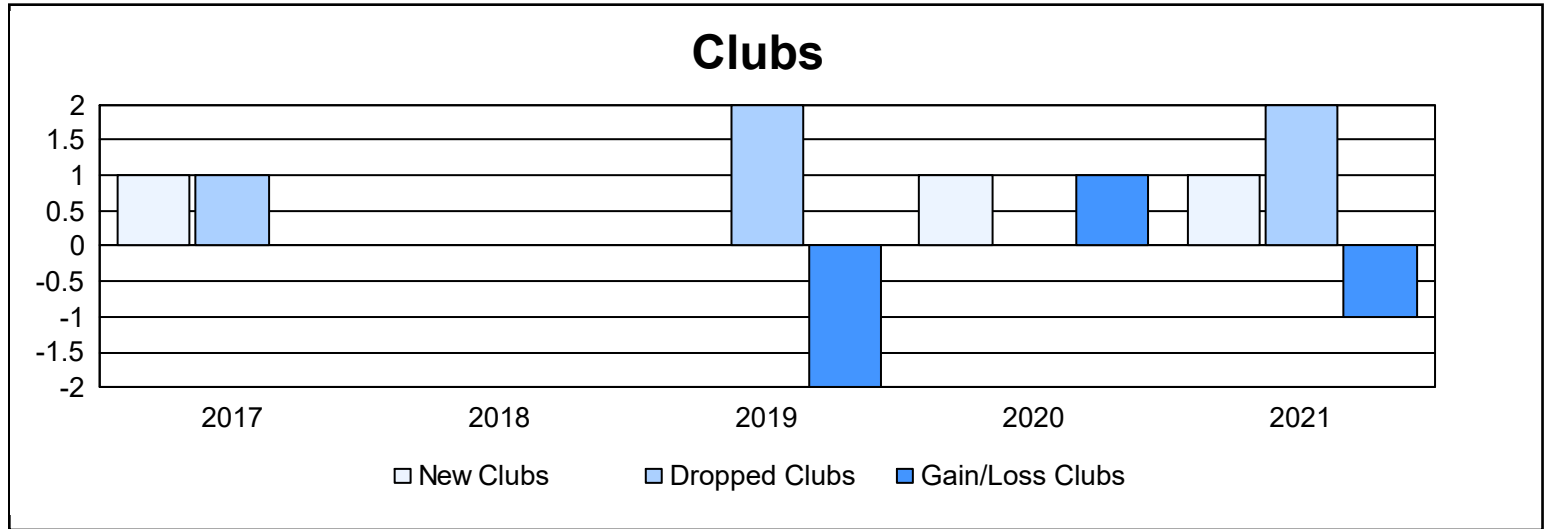

Year	New Clubs	Dropped Clubs	Gain/ Loss Clubs	New Members	Charter Members	Reinstate Members	Transfer Members	Total Member Added	Total Members Dropped	Gain/ Loss Members
2016-2017	1	1	0	203	21	8	16	248	252	-4
2017-2018	0	0	0	178	0	3	33	214	299	-85
2018-2019	0	2	-2	175	0	6	33	214	280	-66
2019-2020	1	0	1	176	27	8	14	225	221	4
2020-2021	1	2	-1	101	33	5	37	176	237	-61
<b>Average</b>	<b>1</b>	<b>1</b>	<b>0</b>	<b>167</b>	<b>16</b>	<b>6</b>	<b>27</b>	<b>215</b>	<b>258</b>	<b>-42</b>

### Membership Composition June 2021 Cumulative